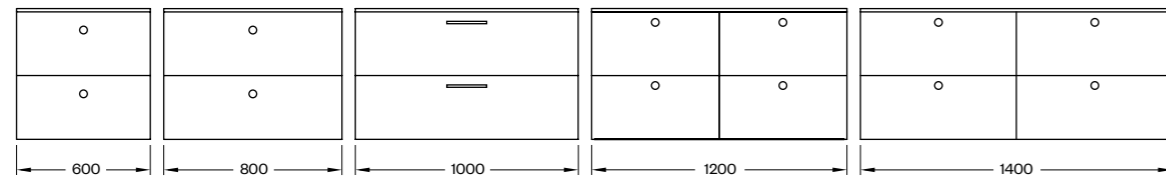

H3	H3/60	H3/80	H3/100	H3/120	H3/140
	56	57	58	59	60