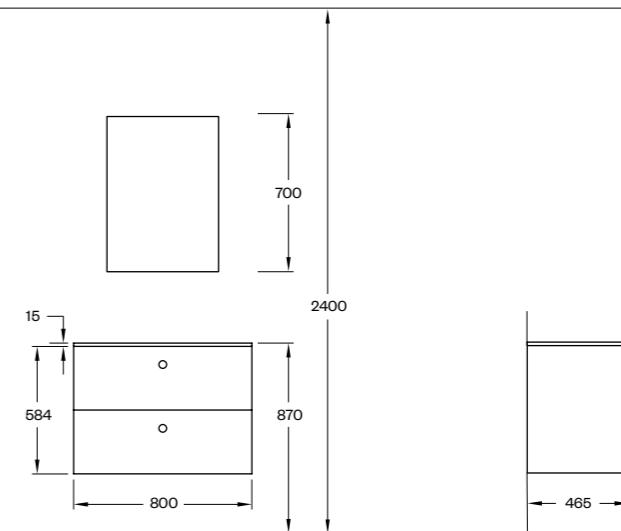

H3/80

H3/80 WARM GREY
M4/50—FRAME BLACK
PORCELAIN