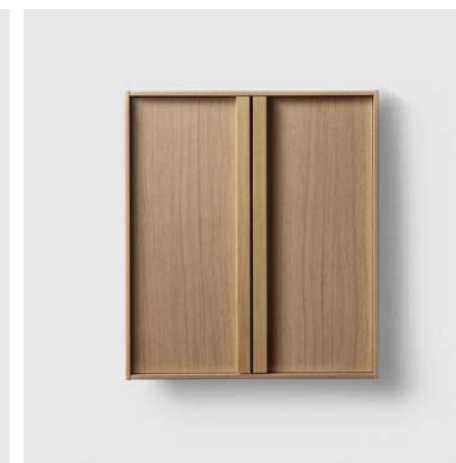

C60
OAK WOOD