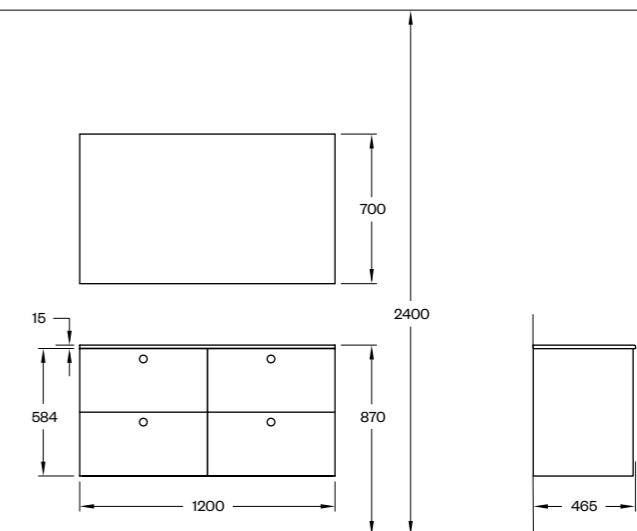

H3/120
H3/120 WARM GREY
M3—120 SQUARE
PORCELAIN