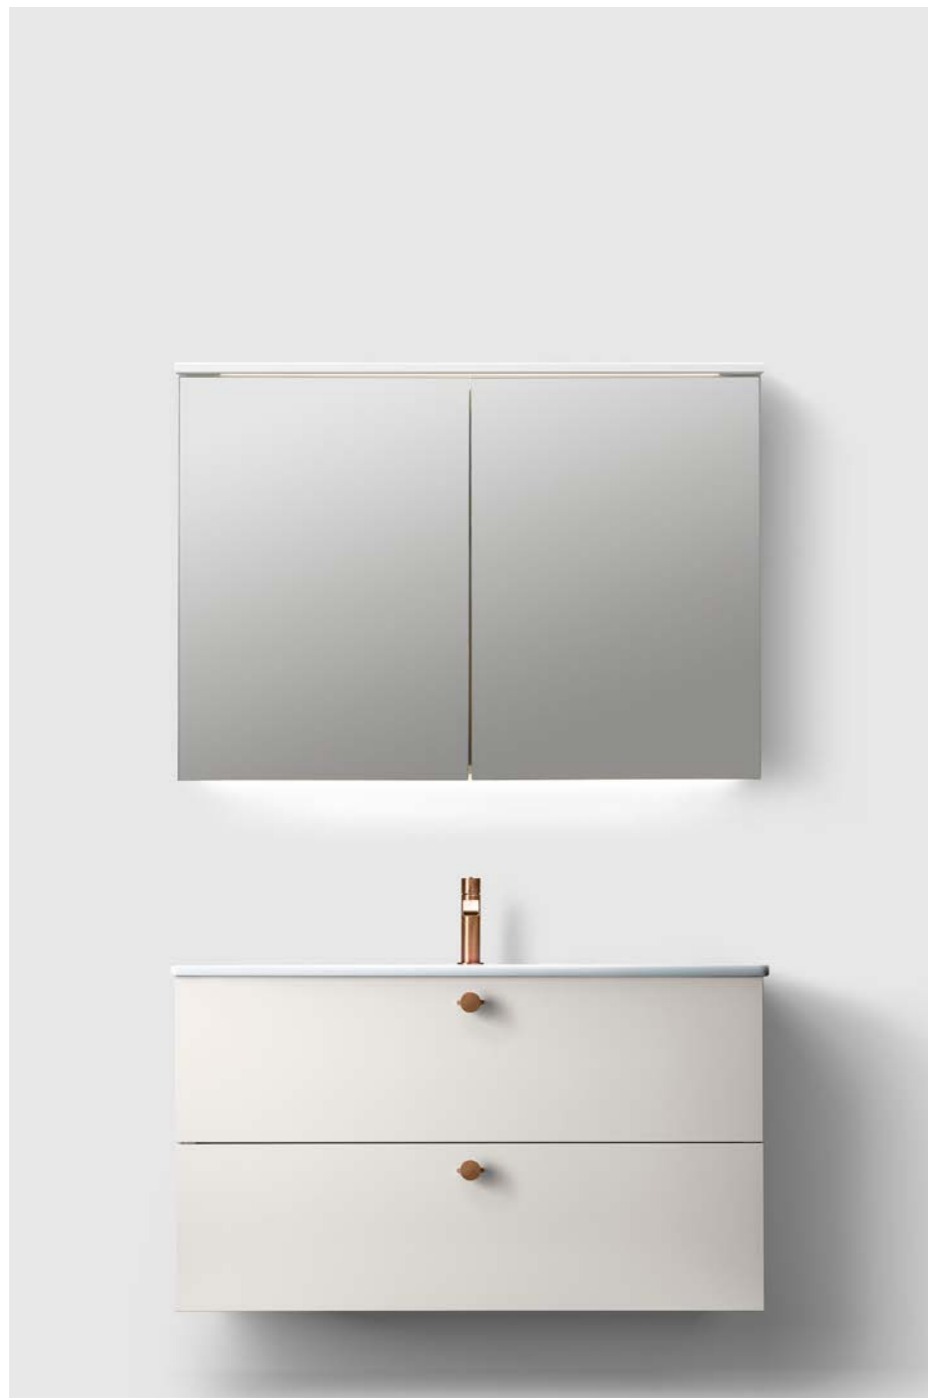

H3/SLIM

H3/80S
 H3/80S WHITE
 M4/50—FRAME BLACK
 PORCELAIN

H3

H3/60

H3/60 WARM GREY
H3/MC—60 WARM GREY
PORCELAIN

H3

H3/80

H3/80 WARM GREY
M4/50—FRAME BLACK
PORCELAIN