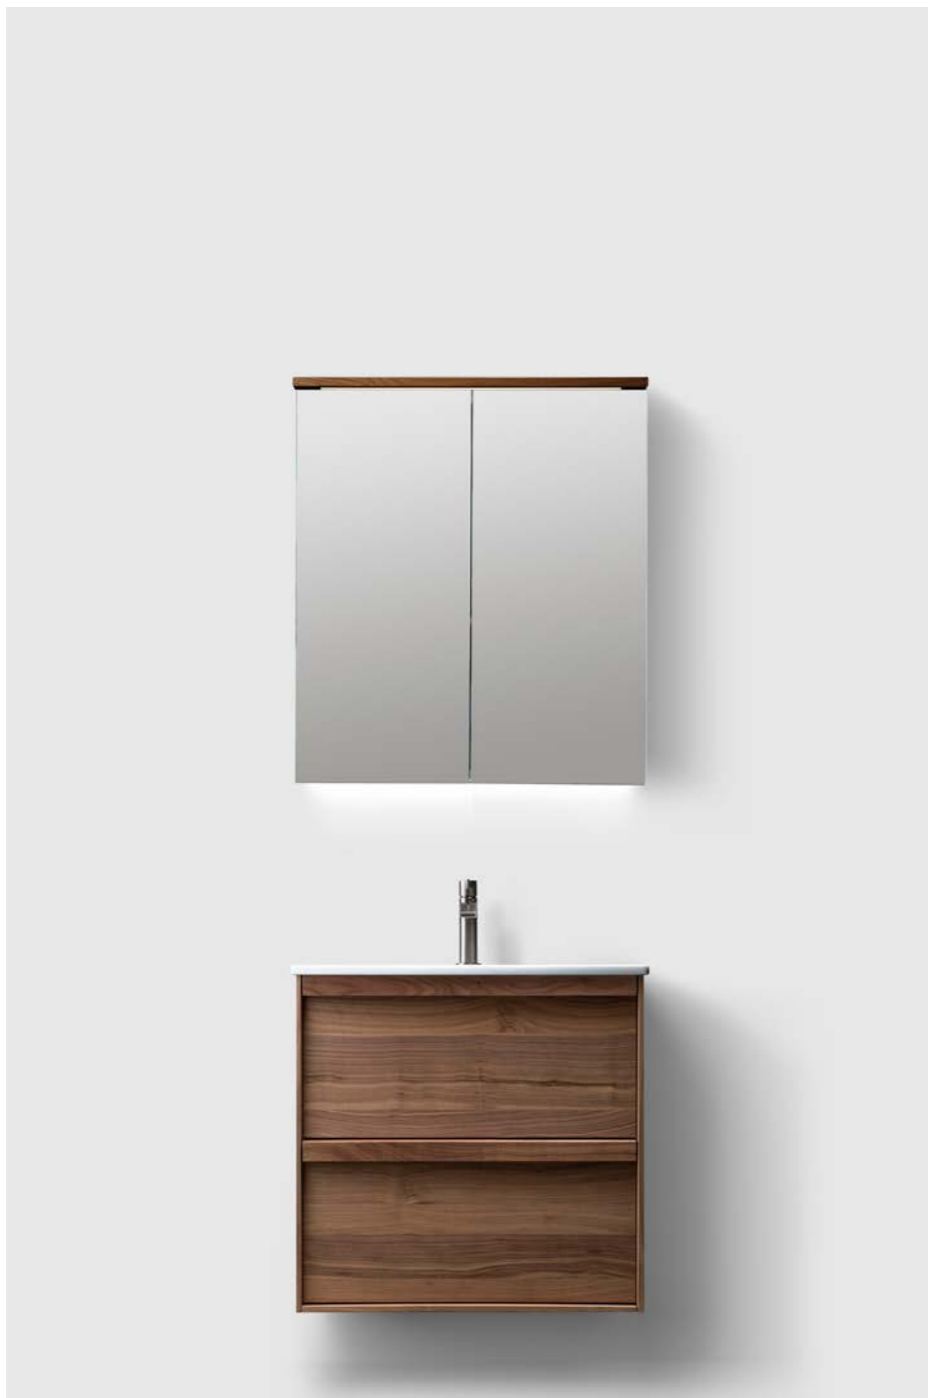

HINNASTO₁₀₄

H2

H2/S	H2/50S	H2/60S	H2/80S
	02	04	05

H2	H2/60	H2/80	H2/100	H2/120	H2/140
	06	07	08	09	10

H2/SLIM

H2/50S

H2/50S SMOKED OAK WOOD
M7/50 SMOKED OAK WOOD WITH SHELF (50X86 MM)
PORCELAIN

H2/SLIM