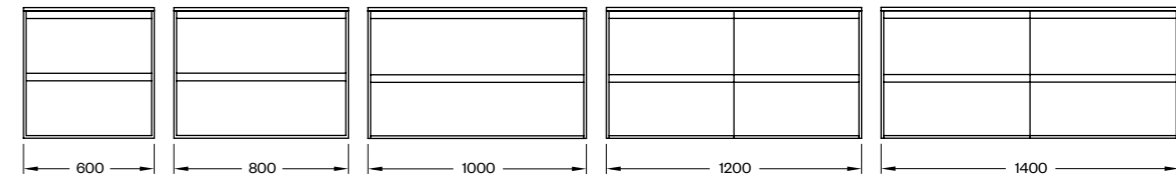

HINNASTO₁₀₄

H2

H2/S	H2/50S	H2/60S	H2/80S
	02	04	05

H2	H2/60	H2/80	H2/100	H2/120	H2/140
	06	07	08	09	10

H2/SLIM

H2/50S

H2/50S SMOKED OAK WOOD
M7/50 SMOKED OAK WOOD WITH SHELF (50X86 MM)
PORCELAIN

H2/SLIM