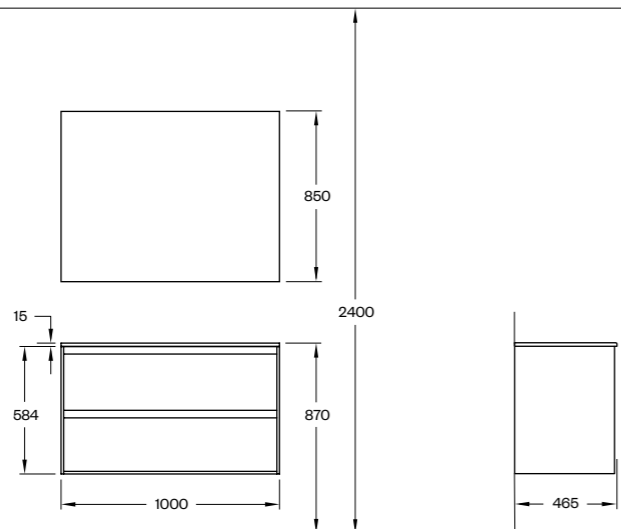

H2

H2/80

H2/80 LIGHT ASH WOOD
M3/80 SQUARE
PORCELAIN STONEWARE/
SOLID SURFACE SINK

H2

H2/100 H2/100 WALNUT WOOD
M7/100 WALNUT WOOD (100X85 MM)
PORCELAIN STONEWARE/
UM PORCELAIN SINK

H2

H2/120 H2/120 SMOKED OAK WOOD
M7/120 SMOKED OAK WOOD WITH SHELF (120X86 MM)
PORCELAIN