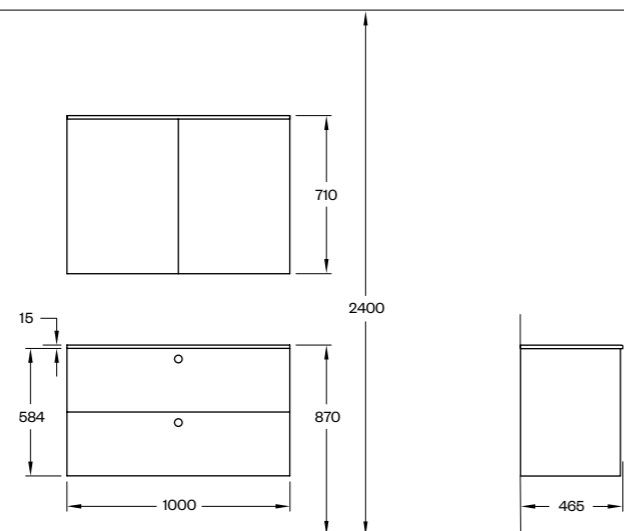

H3/100
H3/100 WHITE
H3/MC—100 WHITE
PORCELAIN