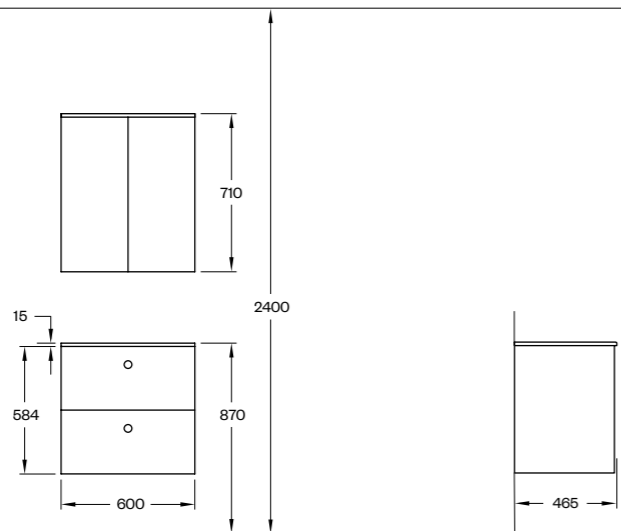

H3/60

H3/60 WARM GREY
H3/MC—60 WARM GREY
PORCELAIN