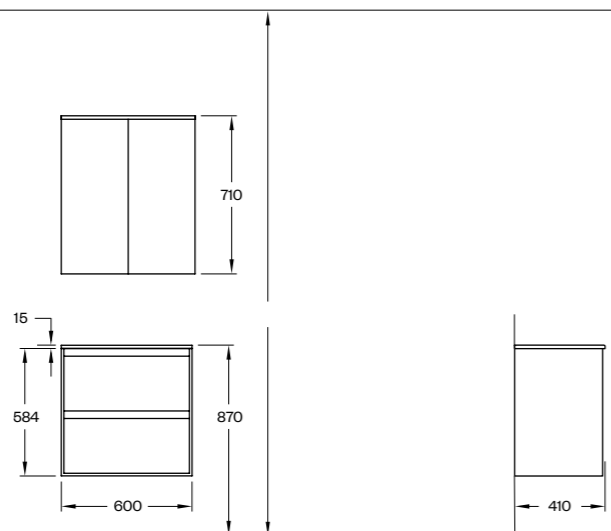

HINNASTO₁₀₄

H2

H2/S	H2/50S	H2/60S	H2/80S
	02	04	05

H2	H2/60	H2/80	H2/100	H2/120	H2/140
	06	07	08	09	10

H2/SLIM

H2/50S

H2/50S SMOKED OAK WOOD
M7/50 SMOKED OAK WOOD WITH SHELF (50X86 MM)
PORCELAIN

H2/SLIM