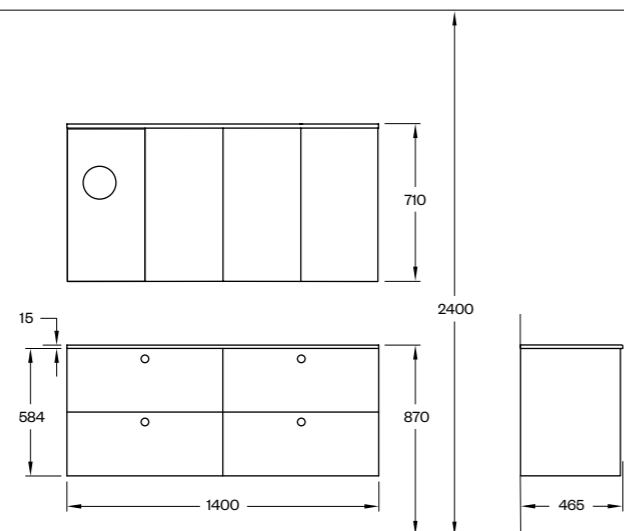

H3/140

H3/140 WHITE
H3/MC—140M WHITE
PORCELAIN