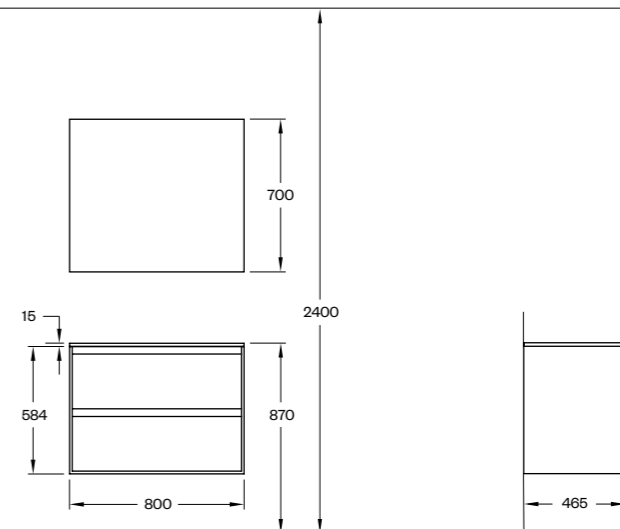

H2/80

H2/80 LIGHT ASH WOOD
M3/80 SQUARE
PORCELAIN STONEWARE/
SOLID SURFACE SINK