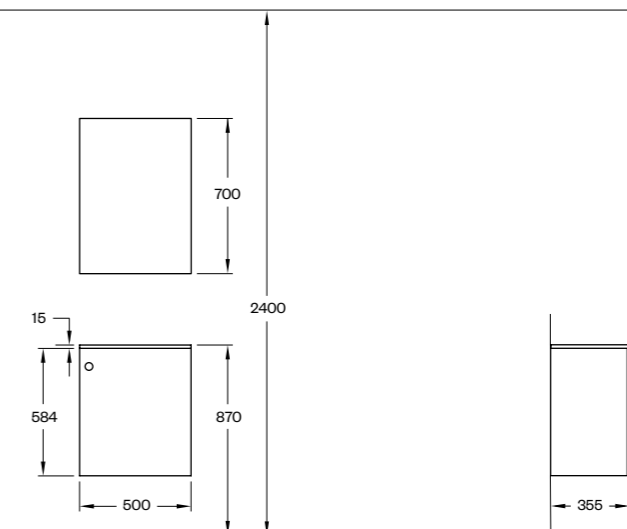

H3/50S

H3/50S WHITE
M4/50—FRAME SILVER
M4 LIGHT
PORCELAIN