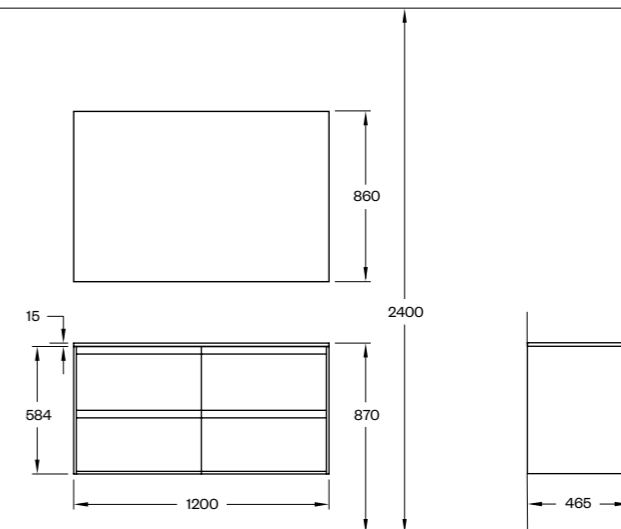

H2

H2/80

H2/80 LIGHT ASH WOOD
M3/80 SQUARE
PORCELAIN STONEWARE/
SOLID SURFACE SINK

H2

H2/100 H2/100 WALNUT WOOD
M7/100 WALNUT WOOD (100X85 MM)
PORCELAIN STONEWARE/
UM PORCELAIN SINK

H2

H2/120 H2/120 SMOKED OAK WOOD
M7/120 SMOKED OAK WOOD WITH SHELF (120X86 MM)
PORCELAIN