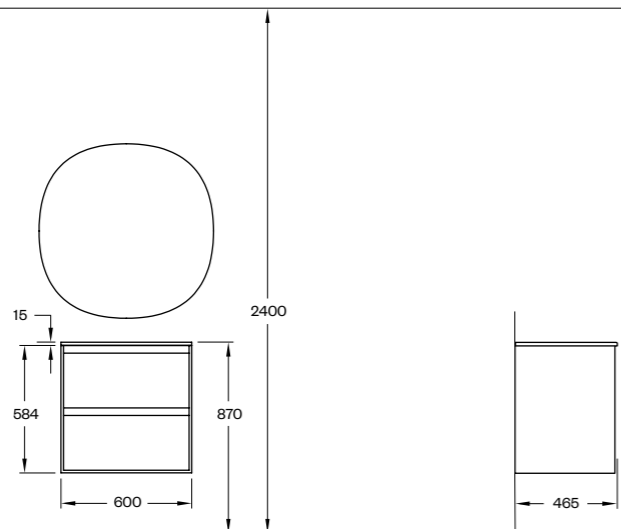

H2/60S
 H2/60S WALNUT WOOD
 H2/MC—60 WALNUT WOOD
 PORCELAIN

H2/SLIM

H2/80S
 H2/80S OAK WOOD
 M7/80 OAK WOOD (80X85 MM)
 PORCELAIN

H2

H2/60

H2/60 DARK WOOD
M2/80—OVAL
PORCELAIN STONEWARE/
STAINLESS STEEL SINK