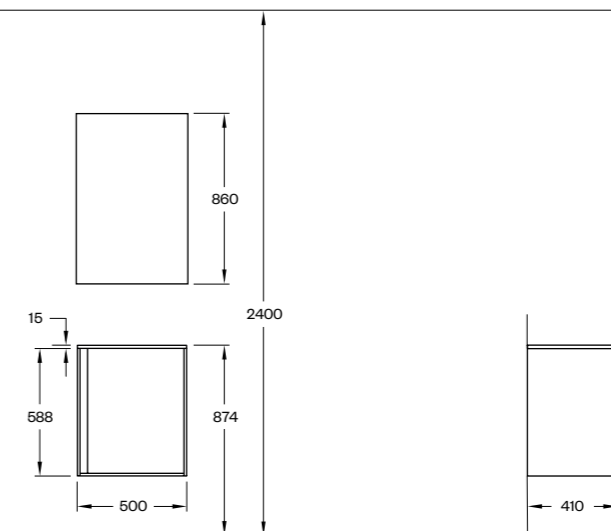

HINNASTO₁₀₄

H2

H2/S	H2/50S	H2/60S	H2/80S
	02	04	05

H2	H2/60	H2/80	H2/100	H2/120	H2/140
	06	07	08	09	10

H2/SLIM

H2/50S

H2/50S SMOKED OAK WOOD
M7/50 SMOKED OAK WOOD WITH SHELF (50X86 MM)
PORCELAIN

H2/SLIM