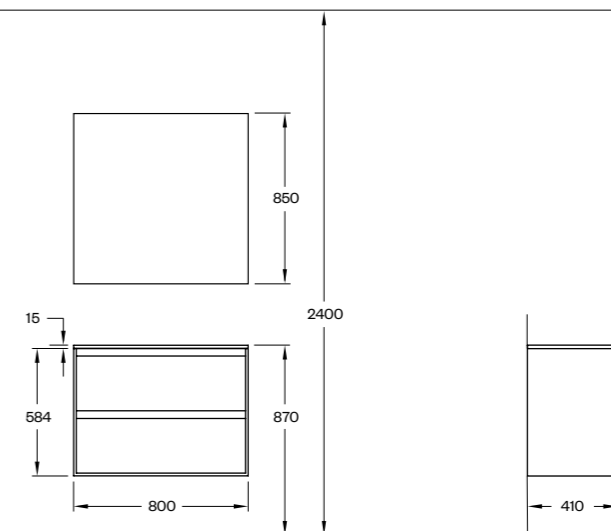

H2/80S
H2/80S OAK WOOD
M7/80 OAK WOOD (80X85 MM)
PORCELAIN